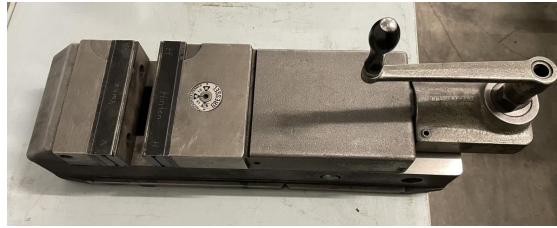

Inventory number: 22664

Vice
GRESSEL

Technical data

Weight	50 kg
Dimensions:	
Length	640 mm
Width	160 mm
Height	140 mm
Various accessories:	
Vice: width	160 mm
High-pressure vice	20 - 60 kN
Jaw height	60 mm