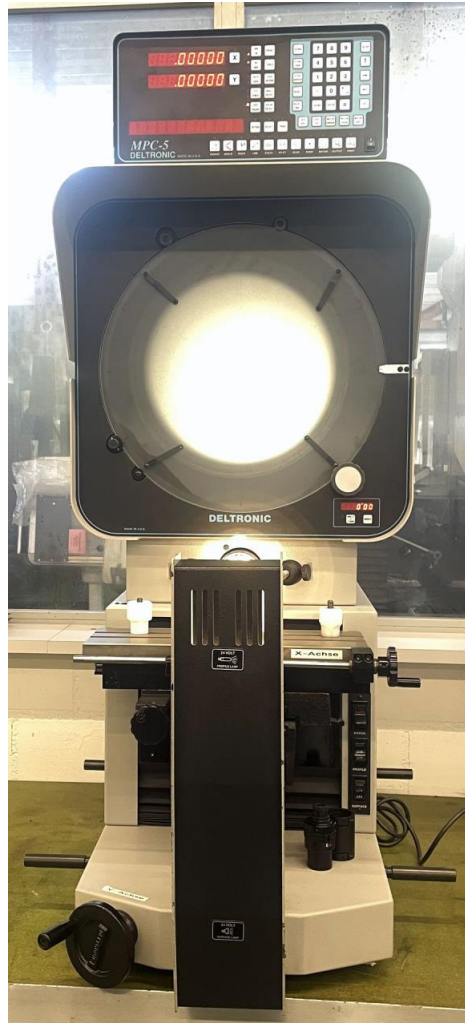

Inventory number: 22410

Profile projector  
DELTRONIC DH 400-612R

### Technical data

Screen diameter	400 mm
Microscope stage length	380 mm
Microscope stage width	125 mm
Voltage 50 Hz 3x	220 Volt
Machine's weight about	100 kg
Overall dimensions machine:	
Length	500 mm
Width	900 mm
Height	1000 mm
Various accessories:	
Digital readout number of axis:	2