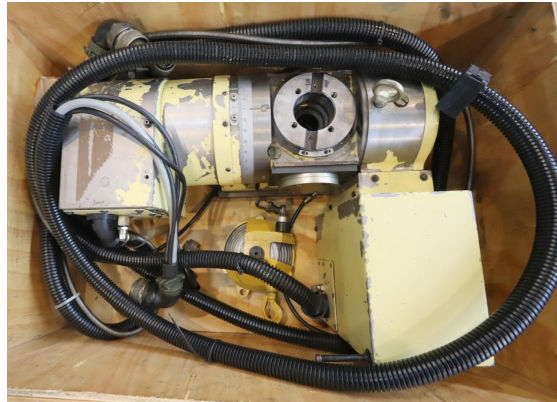

Inventory number: 20727

Rotary table tiltable
NIKKEN 5AX-120 FA
2000

Technical data

Clamping surface:

Diameter 120 mm

Machine's weight about 120 kg

Dimensions:

Length 550 mm

Width 450 mm

Height 280 mm