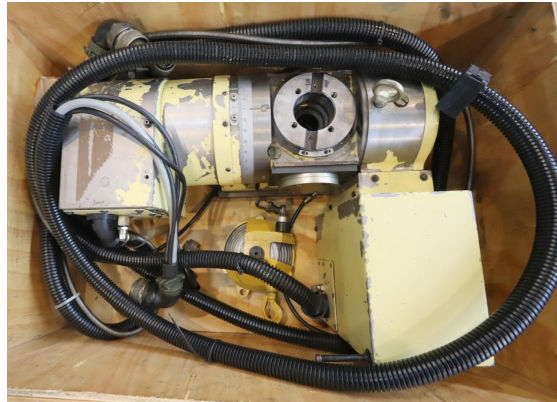

Inventory number: 20727

Rotary table tiltable  
NIKKEN 5AX-120 FA  
2000

### Technical data

Clamping surface:

Diameter 120 mm

Machine's weight about 120 kg

Dimensions:

Length 550 mm

Width 450 mm

Height 280 mm