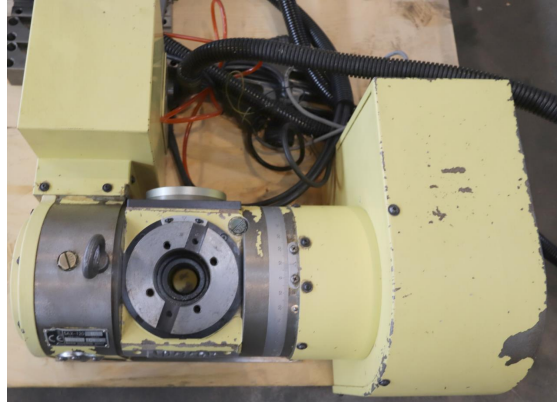

Inventory number: 20726

Rotary table tiltable  
NIKKEN 5AX-120 FA  
2001

### Technical data

Clamping surface:

Diameter 120 mm

Machine's weight about 120 kg

Dimensions:

Length 550 mm

Width 450 mm

Height 280 mm