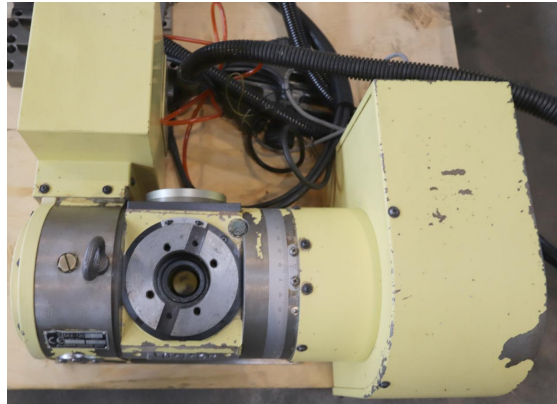

Inventory number: 20726

Rotary table tiltable
NIKKEN 5AX-120 FA
2001

Technical data

Clamping surface:

Diameter 120 mm

Machine's weight about 120 kg

Dimensions:

Length 550 mm

Width 450 mm

Height 280 mm