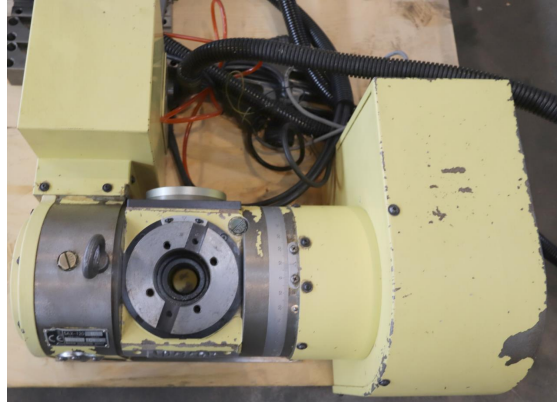

Inventory number: 20726

Rotary table tiltable
NIKKEN 5AX-120 FA
2001

Technical data

Clamping surface:

Diameter 120 mm

Machine's weight about 120 kg

Dimensions:

Length 550 mm

Width 450 mm

Height 280 mm