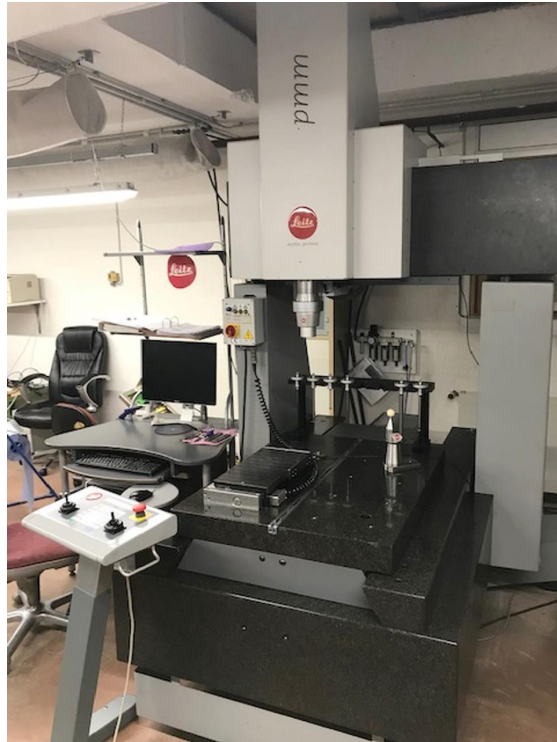

Inventory number: 20443

Measuring machine  
LEITZ M40-668-050  
2002

#### Measuring ways:

longitudinal	800 mm
transversal	600 mm
Vertical	600 mm

Resolution 0.005 mm

#### Table size:

Length	1000 mm
Width	750 mm

Table load max. 600 kg

Machine's weight about 4000 kg

#### Overall dimensions machine:

Length	2320 mm
Width	1570 mm
Height	3255 mm

Präzision hat einen Namen

Leitz Messtechnik GmbH  
Wetzlar, Germany