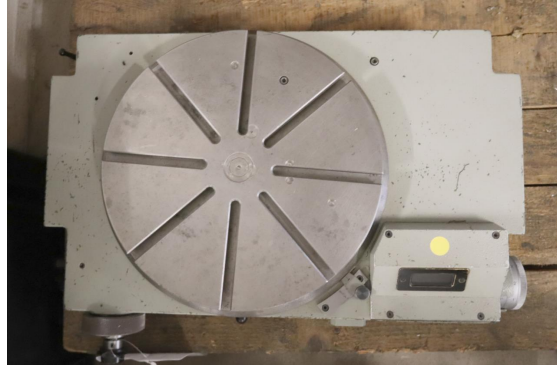

Inventory number: 19178

Rotary table  
HAUSER 300

### Technical data

Rotary table

Clamping surface:

Diameter 300 mm

Dimensions:

Length 530 mm

Width 330 mm

Height 140 mm