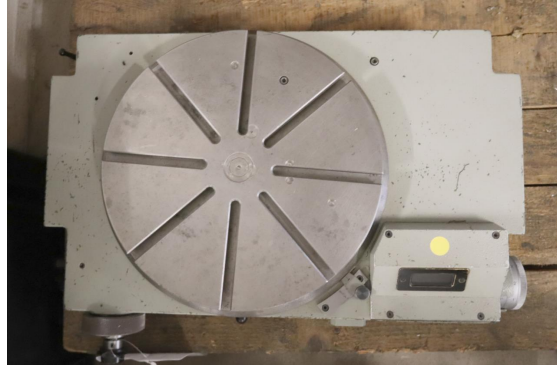

Inventory number: 19178

Rotary table
HAUSER 300

Technical data

Rotary table

Clamping surface:

Diameter 300 mm

Dimensions:

Length 530 mm

Width 330 mm

Height 140 mm