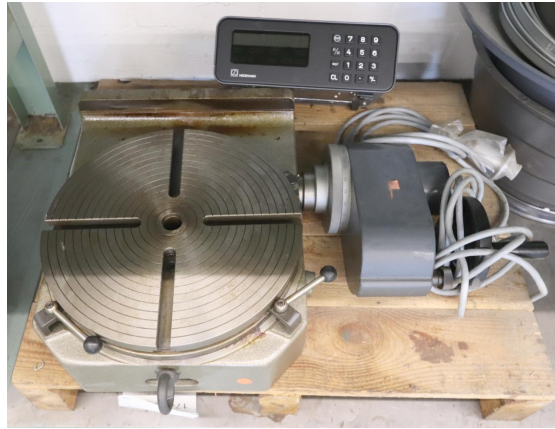

Inventory number: 17485

Rotary table  
HOFMANN 320 R

### Technical data

Rotary table

Horizontal/vertical

Clamping surface:

Diameter 320 mm

Table load max. 250 kg

Number of T-channels 4

T-channel width 14H7 mm

Weight 80 kg

Dimensions:

Length 650 mm

Width 450 mm

Height 150 mm

Various accessories:

Digital readout number of axis: 1

Fine feed