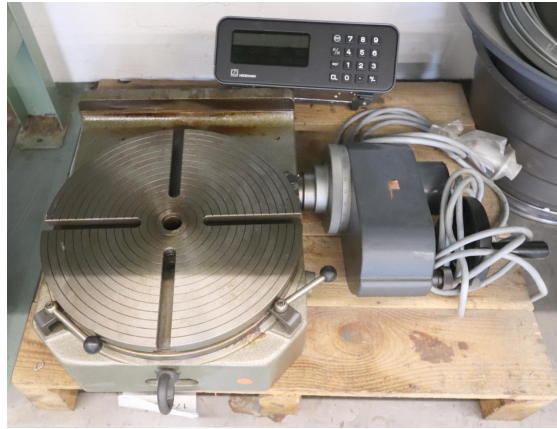

Inventory number: 17485

Rotary table
HOFMANN 320 R

Technical data

Rotary table

Horizontal/vertical

Clamping surface:

Diameter 320 mm

Table load max. 250 kg

Number of T-channels 4

T-channel width 14H7 mm

Weight 80 kg

Dimensions:

Length 650 mm

Width 450 mm

Height 150 mm

Various accessories:

Digital readout number of axis: 1

Fine feed