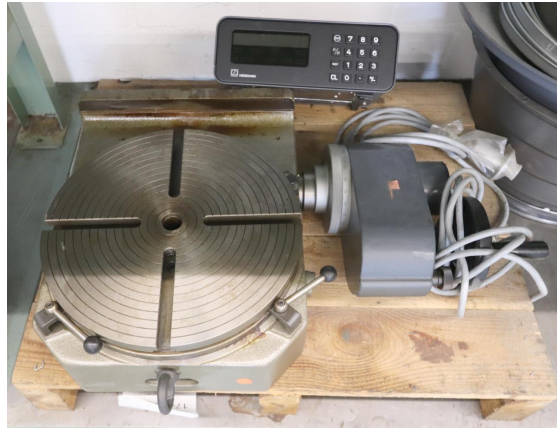

Inventory number: 17485

Rotary table  
HOFMANN 320 R

### Technical data

Rotary table

Horizontal/vertical

Clamping surface:

Diameter 320 mm

Table load max. 250 kg

Number of T-channels 4

T-channel width 14H7 mm

Weight 80 kg

Dimensions:

Length 650 mm

Width 450 mm

Height 150 mm

Various accessories:

Digital readout number of axis: 1

Fine feed