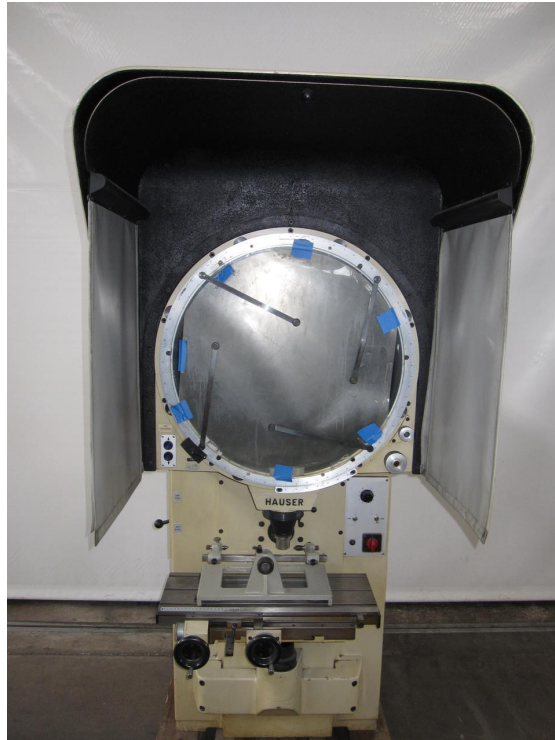

Inventory number: 16728

Profile projector
HAUSER H 600

Technical data

Screen diameter	600 mm
Voltage 50 Hz 3x	220 Volt
Machine's weight about	220 kg
Overall dimensions machine:	
Length	1800 mm
Width	1000 mm
Height	2000 mm
Various accessories:	
Obscuration device	