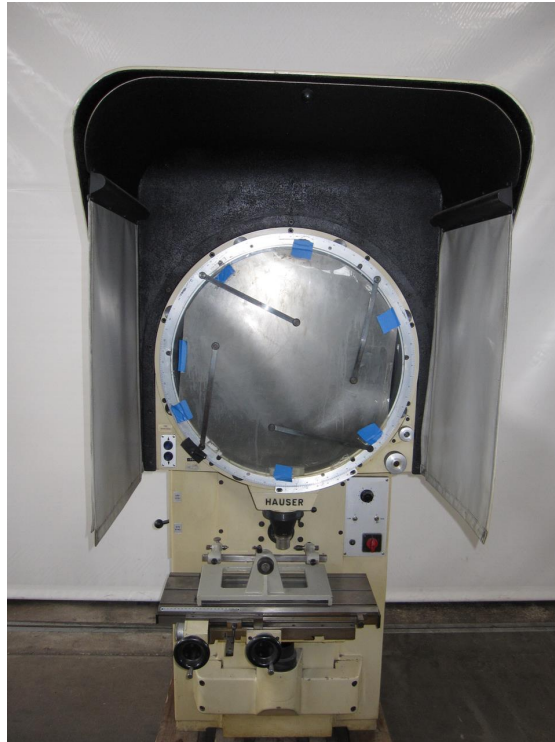

Inventory number: 16728

Profile projector
HAUSER H 600

Technical data

Screen diameter	600 mm
Voltage 50 Hz 3x	220 Volt
Machine's weight about	220 kg
Overall dimensions machine:	
Length	1800 mm
Width	1000 mm
Height	2000 mm
Various accessories:	
Obscuration device	