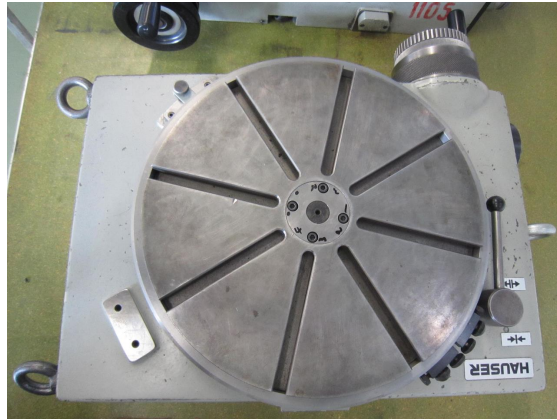

Technical data

Rotary table

Clamping surface:

Diameter 300 mm