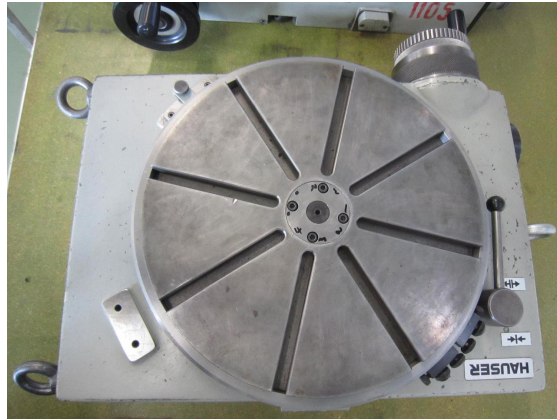

MULLER MACHINES SA

BRÜGG/BIENNE

Industriestrasse 22
CH-2555 Bruegg

T +41 32 373 34 44
F +41 32 373 48 27

E sales@mullermachines.ch
W www.mullermachines.ch

Inventory number: 16668

Rotary table mechanic
HAUSER 300

Technical data

Rotary table

Clamping surface:

Diameter 300 mm