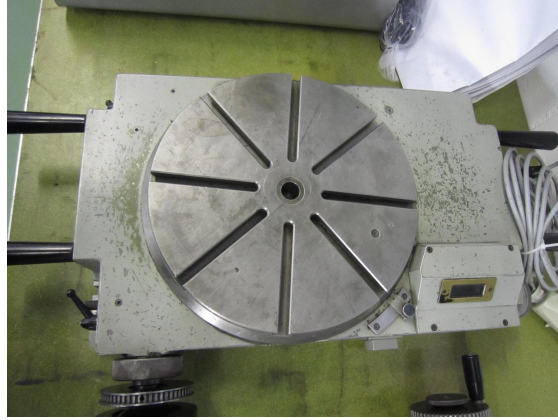

Inventory number: 16667

Rotary table optic
HAUSER 300

Technical data

Rotary table

Clamping surface:

Diameter

300 mm