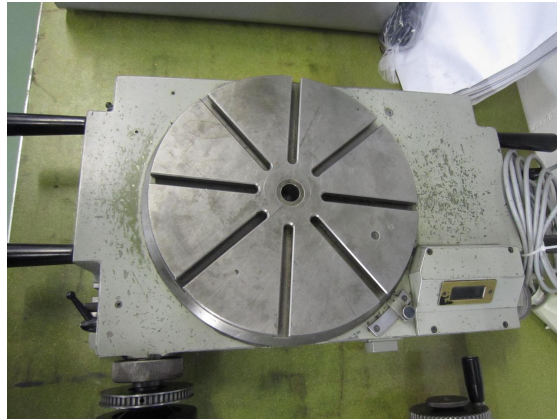

Inventory number: 16667

Rotary table optic
HAUSER 300

Technical data

Rotary table

Clamping surface:

Diameter

300 mm