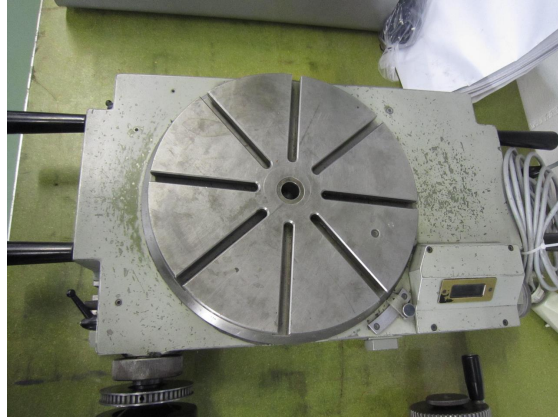

### Technical data

Rotary table

Clamping surface:

Diameter

300 mm