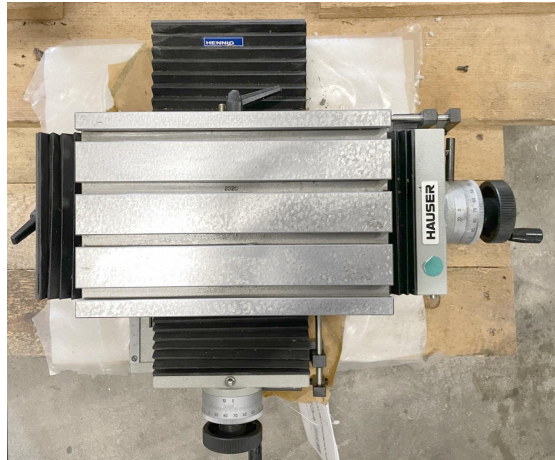

Inventory number: 14234

Cross table

HAUSER 270 x 175 mm

Technical data

Cross table

Execution:

Horizontal

Clamping surface:

Length 270 mm

Width 175 mm

Travels:

longitudinal 120 mm

Crosswise 120 mm

Number of T-channels 4

T-channel width 10H7 mm

Dimensions:

Length 350 mm

Width 250 mm

Height 200 mm