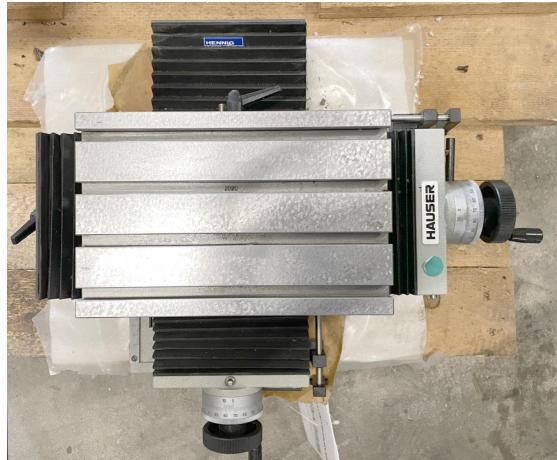

Inventory number: 14234

Cross table

HAUSER 270 x 175 mm

Technical data

Cross table

Execution:

Horizontal

Clamping surface:

Length 270 mm

Width 175 mm

Travels:

longitudinal 120 mm

Crosswise 120 mm

Number of T-channels 4

T-channel width 10H7 mm

Dimensions:

Length 350 mm

Width 250 mm

Height 200 mm