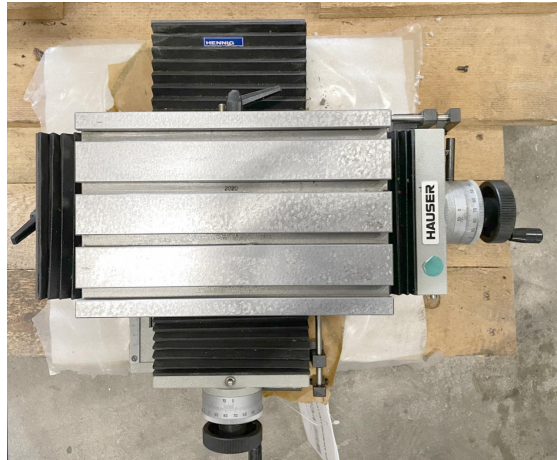

Inventory number: 14234

Cross table

HAUSER 270 x 175 mm

### Technical data

Cross table

Execution:

Horizontal

Clamping surface:

Length 270 mm

Width 175 mm

Travels:

longitudinal 120 mm

Crosswise 120 mm

Number of T-channels 4

T-channel width 10H7 mm

Dimensions:

Length 350 mm

Width 250 mm

Height 200 mm