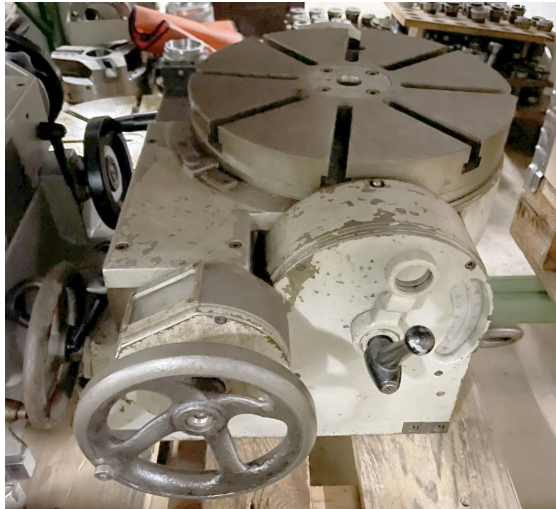

Inventory number: 14170

Rotary table tiltable
HAUSER 310

Technical data

Rotary table

Execution:

Swivel table

Clamping surface:

Diameter 310 mm

Machine's weight about 200 kg

Dimensions:

Length 500 mm

Width 450 mm

Height 300 mm