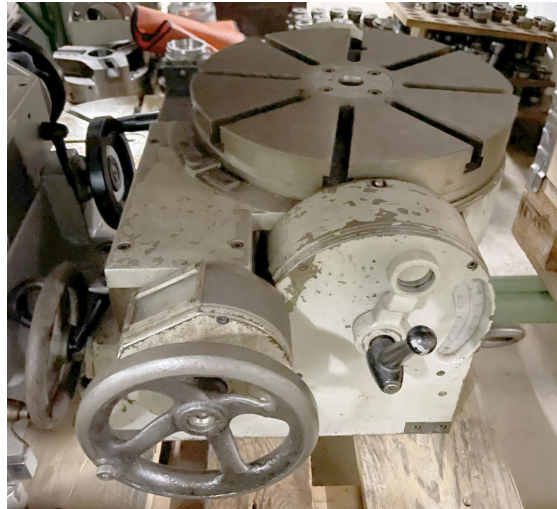

Inventory number: 14170

Rotary table tiltable
HAUSER 310

Technical data

Rotary table

Execution:

Swivel table

Clamping surface:

Diameter 310 mm

Machine's weight about 200 kg

Dimensions:

Length 500 mm

Width 450 mm

Height 300 mm