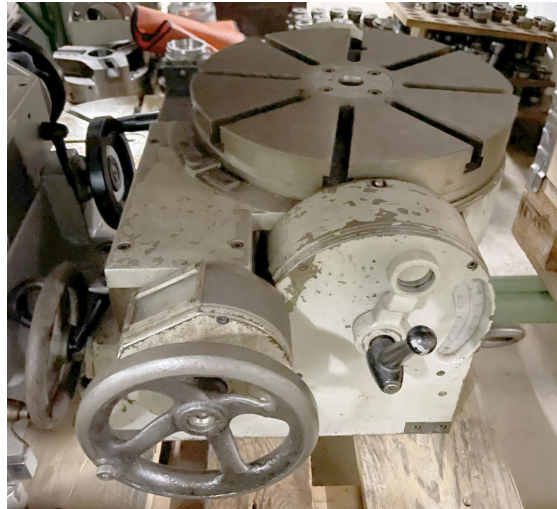

Inventory number: 14170

Rotary table tiltable  
HAUSER 310

### Technical data

Rotary table

Execution:

Swivel table

Clamping surface:

Diameter 310 mm

Machine's weight about 200 kg

Dimensions:

Length 500 mm

Width 450 mm

Height 300 mm