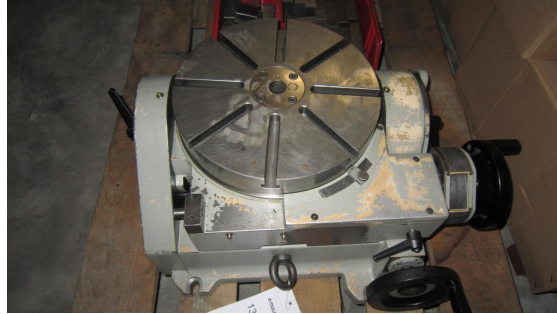

Inventory number: 13984

Rotary table tiltable
HAUSER 310

Technical data

Rotary table

Execution:

Swivel table

Clamping surface:

Diameter 310 mm

Machine's weight about 50 kg

Dimensions:

Length 500 mm

Width 450 mm