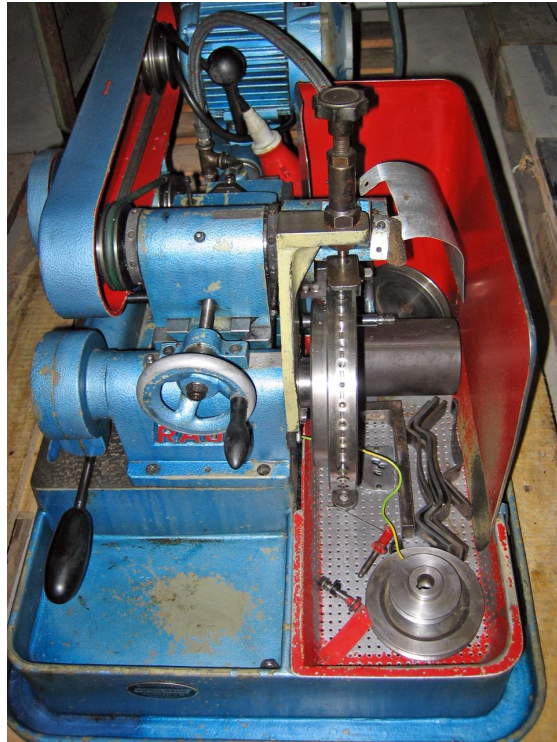

Technical data

Voltage	50 Hz 3x	380 Volt
Driving motor (motor power)		0.5 kW
Machine's weight about		140 kg
Overall dimensions machine:		
Length		1000 mm
Width		600 mm
Height		500 mm