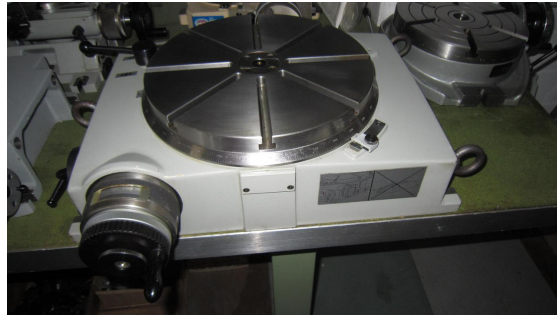

Inventory number: 12898

Rotary table
HAUSER 300

Technical data

Clamping surface:

Diameter 300 mm