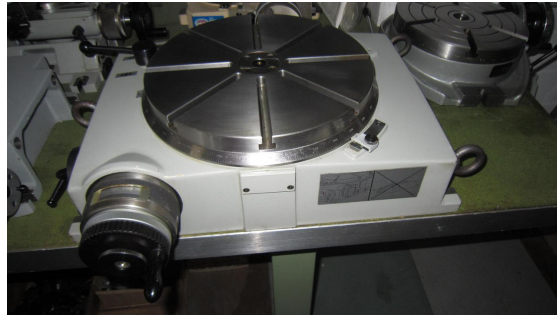

Inventory number: 12898

Rotary table
HAUSER 300