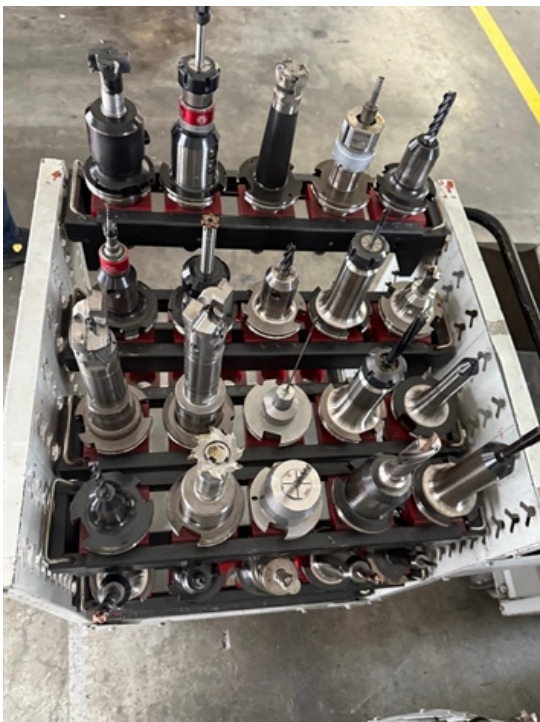

www.mullermachines.ch