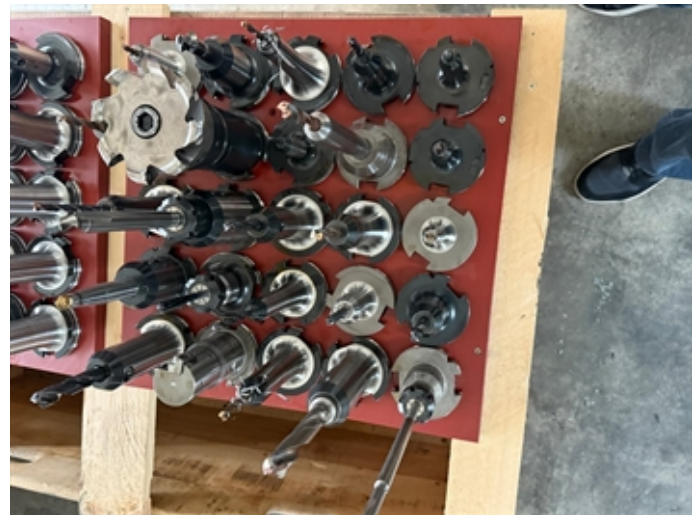

www.mullermachines.ch