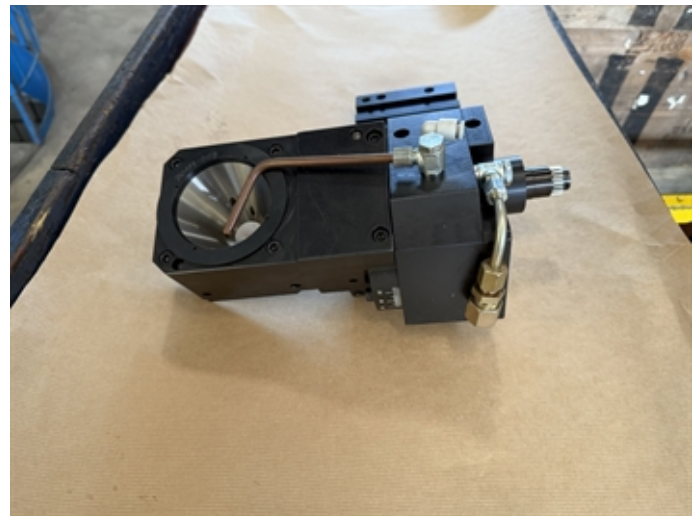

SAM 023355

PIBOMULTI Type TTEF "for CITIZEN M16"

Group Thread whirling device
Manufacturer PIBOMULTI
Type TTEF "for CITIZEN M16"

Number of tool holders
Speeds up to
Weight

5 pce
3200 t/min
15 kg

www.mullermachines.ch