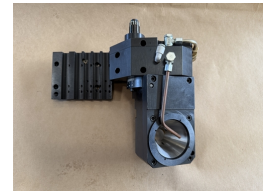

SAM 023355

PIBOMULTI Type TTEF "for CITIZEN M16"

Group Thread whirling device
Manufacturer PIBOMULTI
Type TTEF "for CITIZEN M16"

Number of tool holders
Speeds up to
Weight

5 pce
3200 t/min
15 kg

www.mullermachines.ch