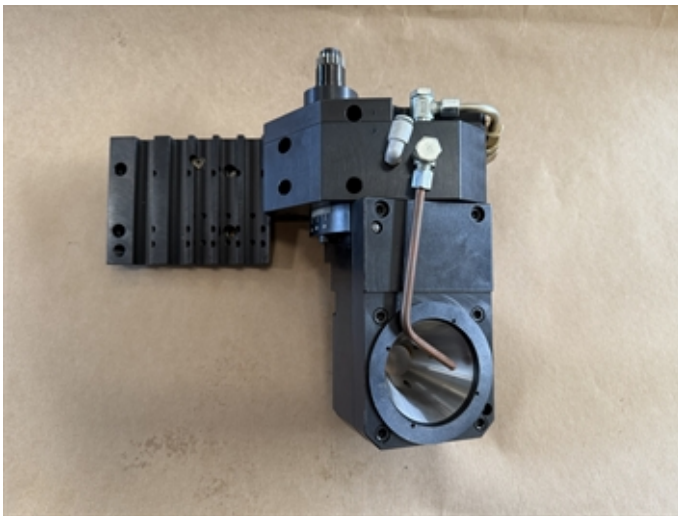

SAM 023355

PIBOMULTI Type TTEF "for CITIZEN M16"

Group Thread whirling device
Manufacturer PIBOMULTI
Type TTEF "for CITIZEN M16"

Number of tool holders
Speeds up to
Weight

5 pce
3200 t/min
15 kg

www.mullermachines.ch