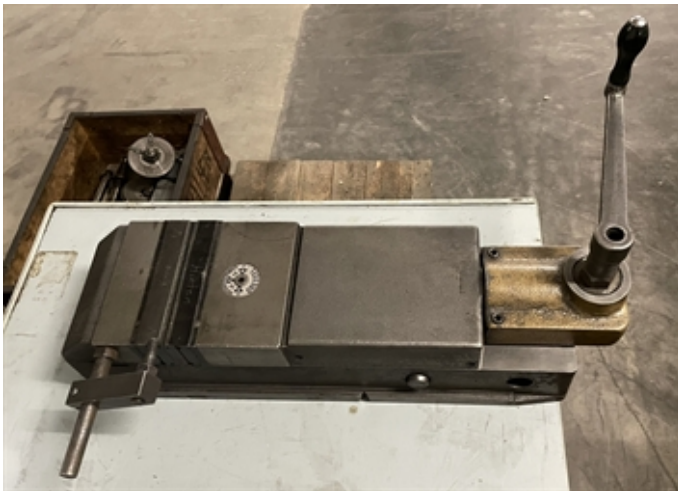

Dimensions:

Length

640 mm

Width

160 mm

Height

140 mm

Various accessories:

Vice: width

160 mm

Jaw height

60 mm

High-pressure vice

20 - 60 kN

Single stopping device