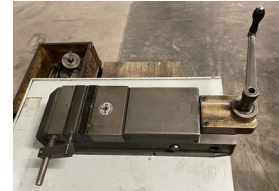

**SAM 022665****GRESSEL Type****Group**

Vice

**Manufacturer**

GRESSEL

Dimensions:

Length

640 mm

Width

160 mm

Height

140 mm

**Various accessories:**

Vice: width

160 mm

Jaw height

60 mm

High-pressure vice

20 - 60 kN

Single stopping device

[www.mullermachines.ch](http://www.mullermachines.ch)