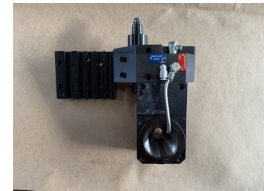

SAM 023353

PIBOMULTI Type TTEF "for CITIZEN M16"

Group Thread whirling device
Manufacturer PIBOMULTI
Type TTEF "for CITIZEN M16"

Number of tool holders
Speeds up to
Weight

5 pce
3200 t/min
15 kg

www.mullermachines.ch