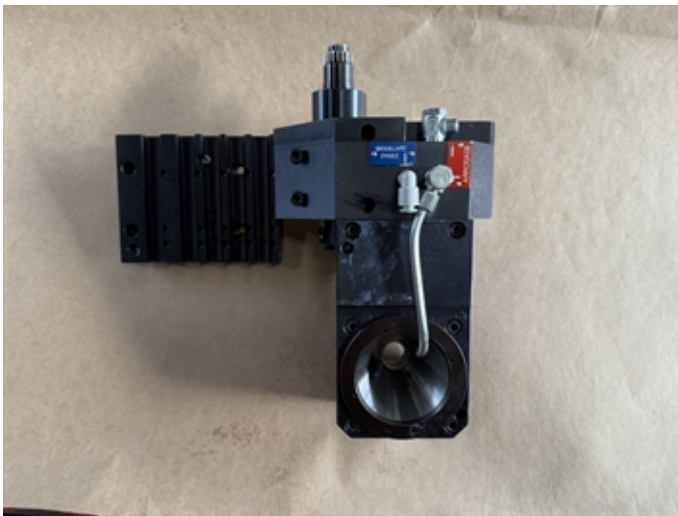

SAM 023353

PIBOMULTI Type TTEF "for CITIZEN M16"

Group Thread whirling device
Manufacturer PIBOMULTI
Type TTEF "for CITIZEN M16"

Number of tool holders
Speeds up to
Weight

5 pce
3200 t/min
15 kg

www.mullermachines.ch