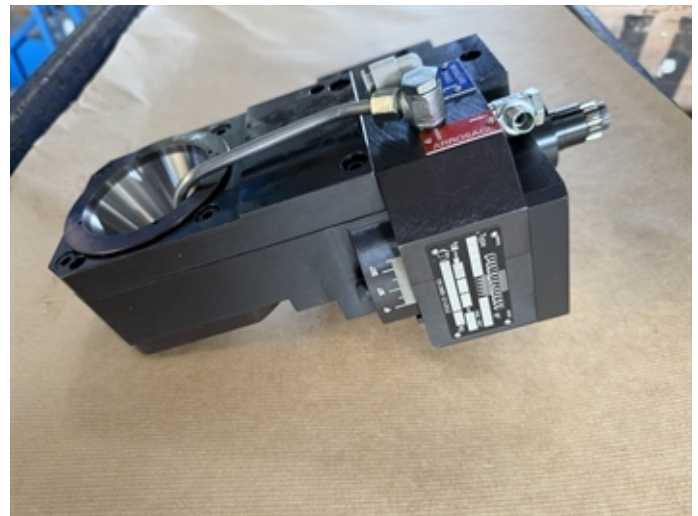

SAM 023353

PIBOMULTI Type TTEF "for CITIZEN M16"

Group Thread whirling device
Manufacturer PIBOMULTI
Type TTEF "for CITIZEN M16"

Number of tool holders
Speeds up to
Weight

5 pce
3200 t/min
15 kg

www.mullermachines.ch