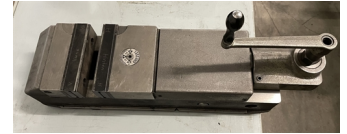

SAM 022664**GRESSEL Type****Group**

Vice

Manufacturer

GRESSEL

Weight

50 kg

Dimensions:

Length

640 mm

Width

160 mm

Height

140 mm

Various accessories:

Vice: width

160 mm

Jaw height

60 mm

High-pressure vice

20 - 60 kN

www.mullermachines.ch