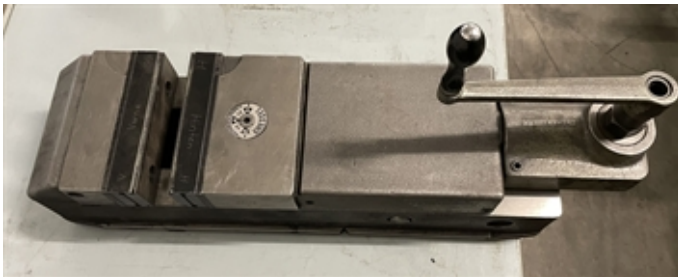

640 mm

Width

160 mm

Height

140 mm

Various accessories:

Vice: width

160 mm

Jaw height

60 mm

High-pressure vice

20 - 60 kN

www.mullermachines.ch