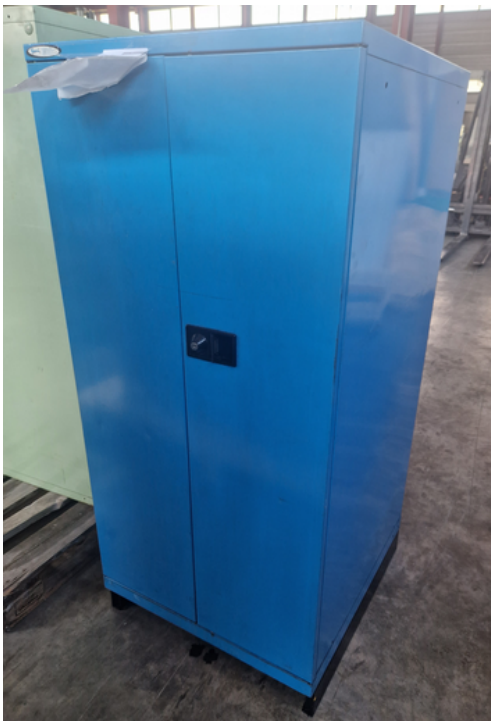

SAM 022421**FAMI Type**

Group Tool cabinet
Manufacturer FAMI

Weight 80 kg
 Dimensions:
 Length 750 mm
 Width 715 mm
 Height 1550 mm

Various accessories:

Drawer(s) 2

Notes:

Without a key

www.mullermachines.ch